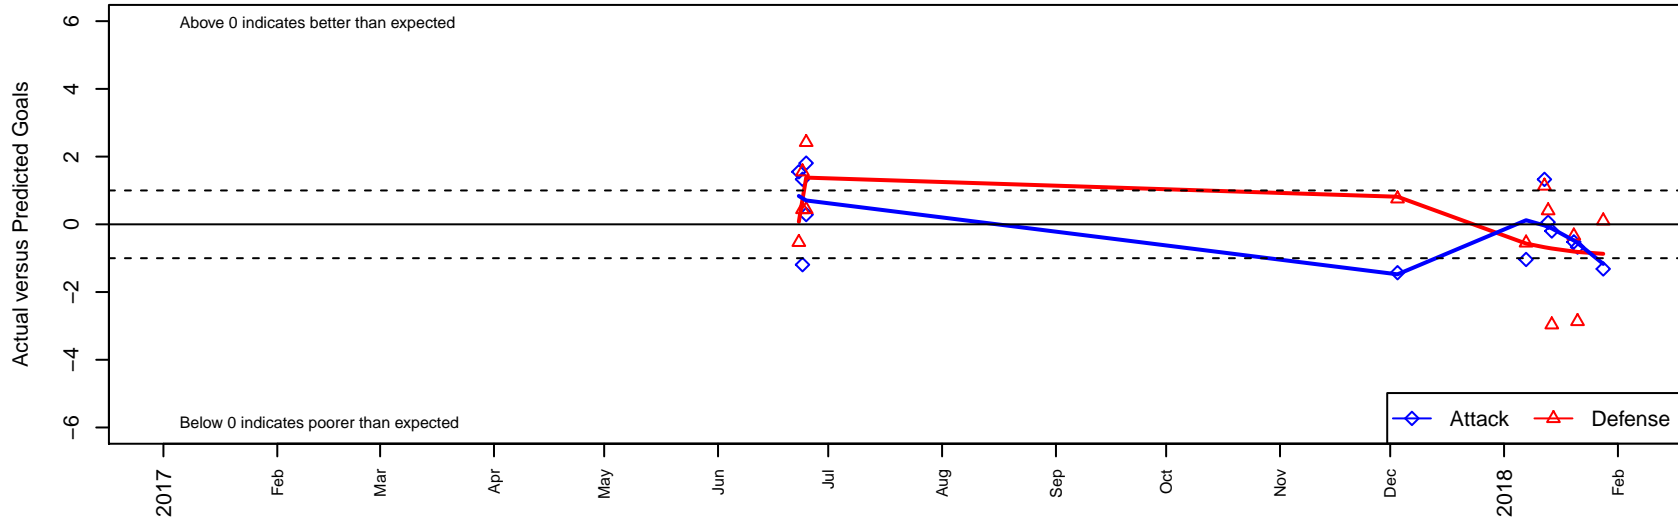

Seattle United Tango G03

Seattle United Premier
 Seattle, WA
 G03 total strength=1490
 attack=12.47 defense=9.57
 fall league = RCL G03 Div 2

alt names used:
 Seattle United G03 Tango
 Seattle United G03 Tango B
 Seattle United G03 Tango

Venues played:
 2017 Rainier Challenge Copa U15
 2017 RCL G03 Div 2
 2017 PacNW Winter Classic 2003 Premier

Seattle United Tango G03
 Dots are actual minus expected GF (blue circles) and GA (red triangles).
 Blue line is smoothed change in attack strength. Red is smoothed change in defense strength.

**attack and defense variance (black dot)
relative to other teams
and top 10 in region**

**attack and defense rating
relative to others at age
and all opponents in last 13 months**

Performance relative to 13 month average