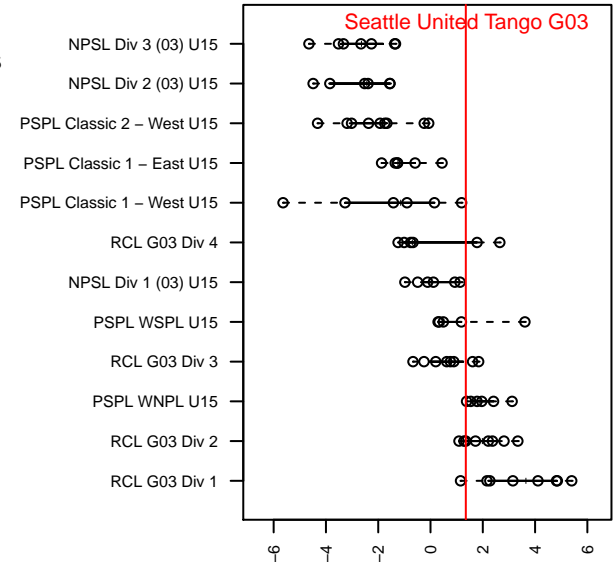

Seattle United Tango G03

Seattle United Premier
 Seattle, WA
 G03 total strength=1490
 attack=12.47 defense=9.57
 fall league = RCL G03 Div 2

alt names used:
 Seattle United G03 Tango
 Seattle United G03 Tango B
 Seattle United G03 Tango

Venues played:
 2017 Rainier Challenge Copa U15
 2017 RCL G03 Div 2
 2017 PacNW Winter Classic 2003 Premier

Seattle United Tango G03
 Dots are actual minus expected GF (blue circles) and GA (red triangles).
 Blue line is smoothed change in attack strength. Red is smoothed change in defense strength.

**attack and defense variance (black dot)
relative to other teams
and top 10 in region**

**attack and defense rating
relative to others at age
and all opponents in last 13 months**

Performance relative to 13 month average