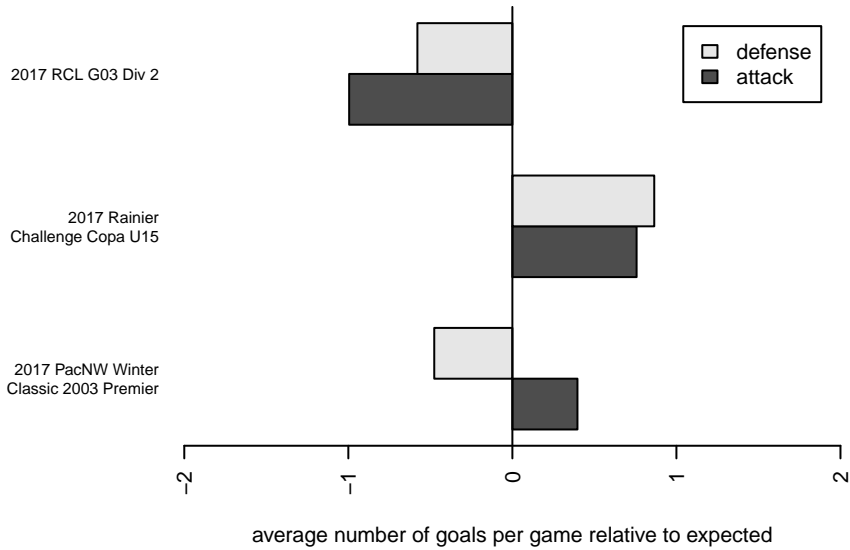

Seattle United Tango G03

Seattle United Premier
 Seattle, WA
 G03 total strength=1490
 attack=12.47 defense=9.57
 fall league = RCL G03 Div 2

alt names used:
 Seattle United G03 Tango
 Seattle United G03 Tango B
 Seattle United G03 Tango

Venues played:
 2017 Rainier Challenge Copa U15
 2017 RCL G03 Div 2
 2017 PacNW Winter Classic 2003 Premier

Seattle United Tango G03
 Dots are actual minus expected GF (blue circles) and GA (red triangles).
 Blue line is smoothed change in attack strength. Red is smoothed change in defense strength.

**attack and defense variance (black dot)
relative to other teams
and top 10 in region**

**attack and defense rating
relative to others at age
and all opponents in last 13 months**

Performance relative to 13 month average